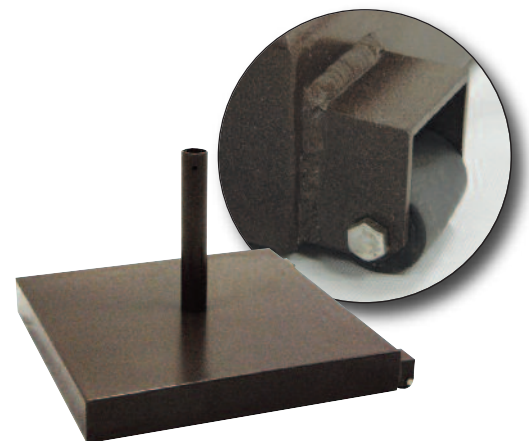

UB102
Aluminum Base filled with Concrete
110 lb.

Available with or without wheels
Available 80 lb. or 100 lb.
Available in all Suncoast Finishes