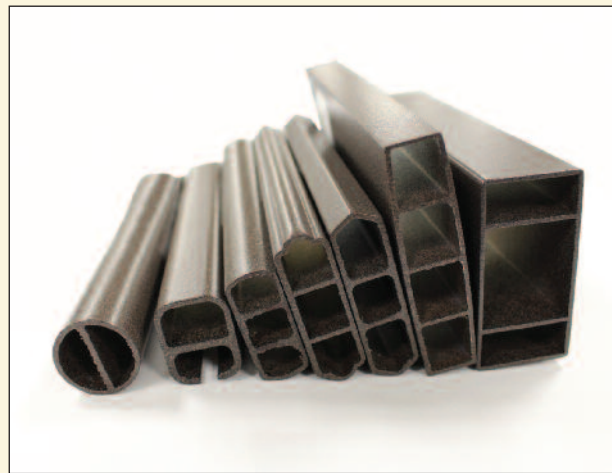

Conveyorized Metal Pretreatment

After sanding, the furniture is placed onto an automated conveyor to pass through a four-stage chemical spray wash system.

Stage 1 – Surfactants and acid cleaners in the first stage remove oil and dust and etch the surface to increase the surface area to the substrate. This provides a tight bond between the aluminum and powder coating.

Stage 2 – The second stage is a **fresh water rinse** to remove the surfactants and acid from the previous stage.

Stage 3 – The third stage is another rinse; this time with **reverse osmosis water**. This water leaves the surface free of all impurities. Suncoast is unique in the industry for utilizing a rinse with such purity.

Stage 4 – The fourth stage applies a **zirconium polymer sealant and corrosion prevention coating** to the surface. This dry in place coating promotes adhesion and offers superior salt spray corrosion resistance when compared to phosphate-based coatings.