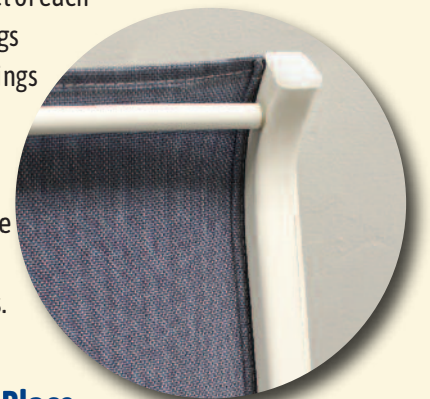

Attractive and Durable Slings

Double stitched slings lock together the outer vinyl jacket of each fabric strand and lock the inner acrylic core, making slings longer lasting. Suncoast slings are among the tightest slings in the industry. This keeps your slings **taut and sag-free** for many years.

Our custom sewing guides allow our operators to produce slings of constant width and tailored seams. Unlike our competitors, you won't find raw edges on our sling seams.