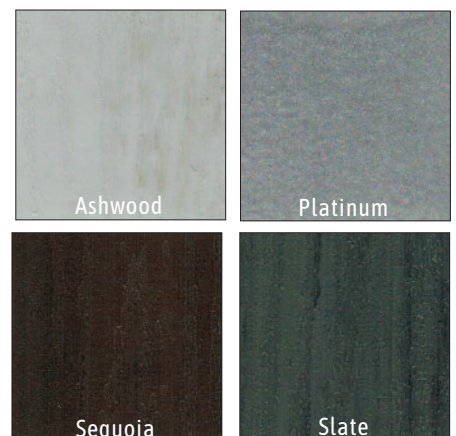

All fiberglass tops are available in these three colors:

White (WH)

Sandstone (SA)

Oyster (OY)

Printed colors cannot be guaranteed for accuracy. Please see your nearest Suncoast Dealer.

## Four colors to choose from

### Six Polymer colors to choose from

Antique Mahogany

Brazilian Walnut

Walnut

Birchwood

Coastal Gray

Driftwood Gray

Available in various top sizes. Also available in bar height.  
See price list for availability, base part number and pricing.