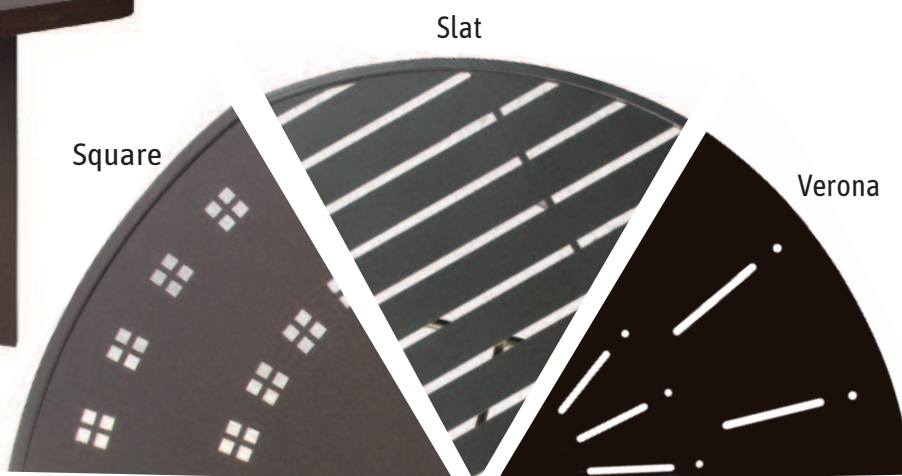

Square Design
Occasional
E4T18S 18" Square Dining
E4T30S 30" Square
E4T36S 36" Square

Slat Design
Occasional
E4T18 18" Square Dining
E4T30 30" Square
E4T36 36" Square

Verona Design
Occasional
1818VPA 18" Square Dining
3030VPA 30" Square
3636VPA 36" Square